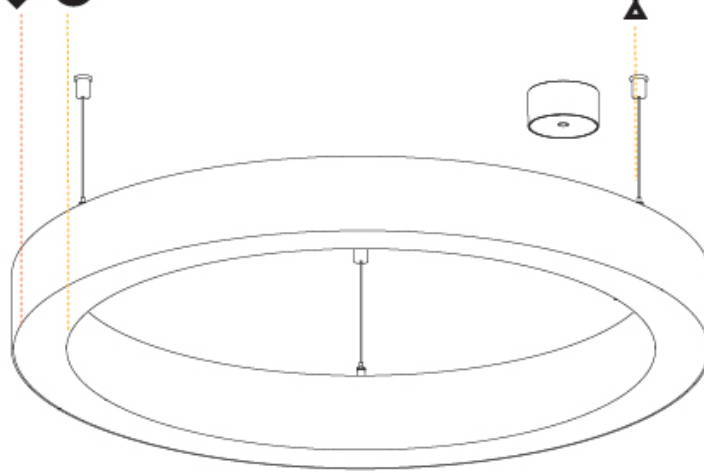

PROJECT	_____
TYPE	_____
SPECIFIER	_____
QUANTITY	_____
DATE	_____

For Color / Finish Chart & Symbology see Appendix or product page downloadable area.

°K

Dimming	DP	DV		
	Phase	0-10V		
Color Temperature	30K	35K	°K	
	3000K	3500K		40K
Diffuser	01	02	D	
	Opal	Micro-Prism		
Suspension Cable Color and Length	..05	..10	T	
	2000	6000		

ORDER-EXAMPLE: °K

L3XXXX- DV 30K 02 01 05

0-10V
3000K
Black
Opal
2000mm/Trans