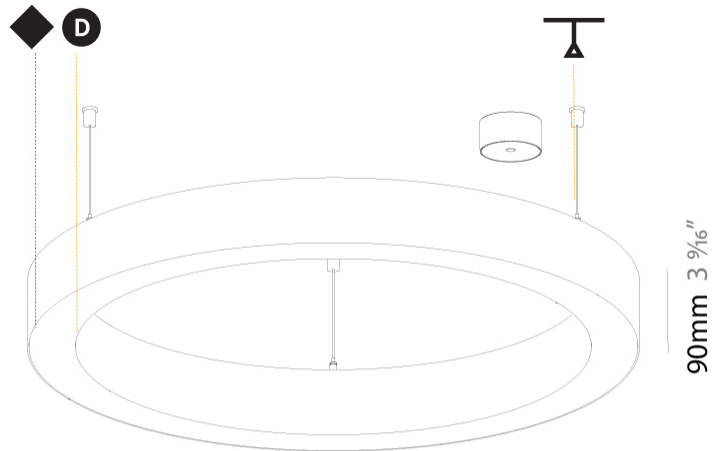

GENERAL

Series: Glorious
Subseries: Glorious Slim
Brand: Prolicht
Division: Architectural
Mounting Type: Suspension
Mounting Location: Ceiling
Subcategory: Ambient

PHYSICAL

Shape: Round
Diameter (mm): 800
Diameter (in): 31 1/2
Height (mm): 90
Height (in): 3 9/16
Max. Overall Height (mm): 2090
Max. Overall Height (in): 82 5/16
Light Distribution: Direct / Indirect
Weight (kg): 8.128
Weight (lbs): 17.92
Diffuser: PMMA - Opal or Micro-Prism
Fixture Finish: SSR / BKV / CWI / CRY / HAB / UFT / ITA / RUA / FTG / MYG / LOD / PUS / FRO / FUP / KIA / POP / BLS / SPG / MEY / GOH / GUM / CHC / COM / ABZ / JAG / OBR / MOS / ROR
Fixture Material: Aluminum
Cable Details: 2000mm or 6000mm Transparent Cable

ELECTRICAL

Lamp Type: LED (Zhaga Standard)
Input Wattage (W): 56 / 52.5
Total Output Wattage (W): 48 / 45
Dimming: Tri-Mode (Non-Dimming and Phase Dimming (120Vac only) and 0-10V Dimming)
Driver Included: Yes
Driver Location: Integrated
Driver Type: Constant Current - Universal
Driver Class: Class 2
Input Voltage (V): 120 - 277
Constant Current (MA): 350

LED

Color Temperature (°K): 3000 / 3500 / 4000
Max. Delivered Lumen (lm): 9830 / 10035 / 10240
CRI: >80 CRI
Lamp Life (hrs): 50000

OPTICAL

RATINGS AND CERTIFICATIONS

Certified By: Certified for North American Standards
IP rating: IP20

Ø 670mm 26 3/8"

Ø 800mm 31 1/2"